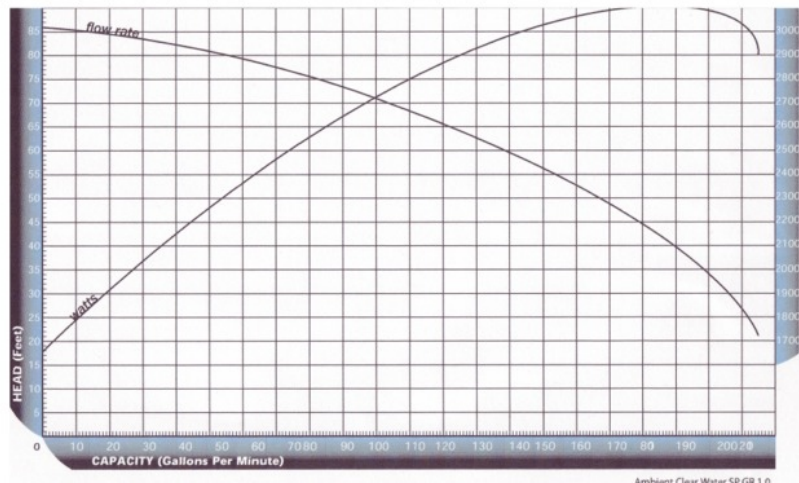

WunderFlo 3 HP 3450 RPM Pump FlowChart