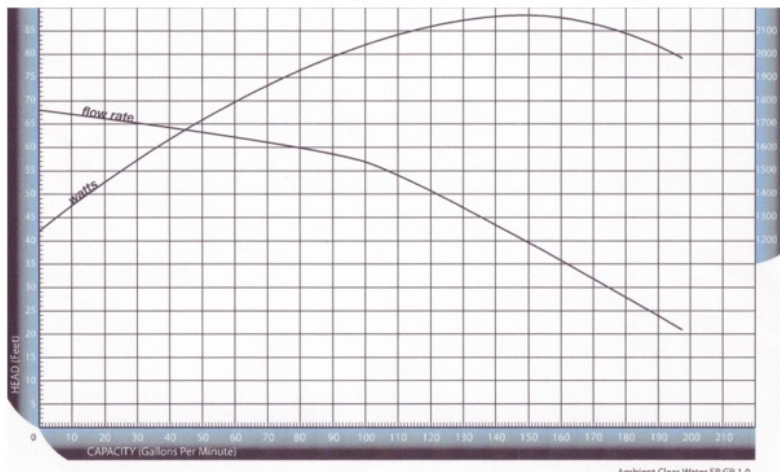

WunderFlo 2 HP 3450 RPM Pump FlowChart