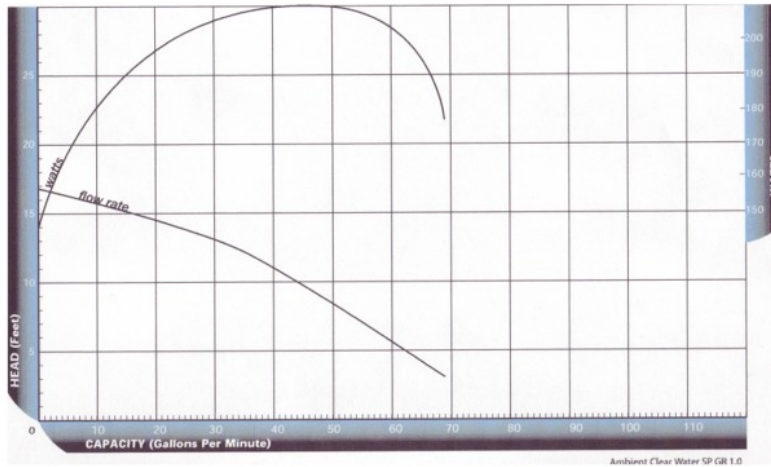

**WunderFlo 1/8 HP 1725 RPM Pump FlowChart**

**WunderFlo 1/3 HP 1725 RPM Pump FlowChart**