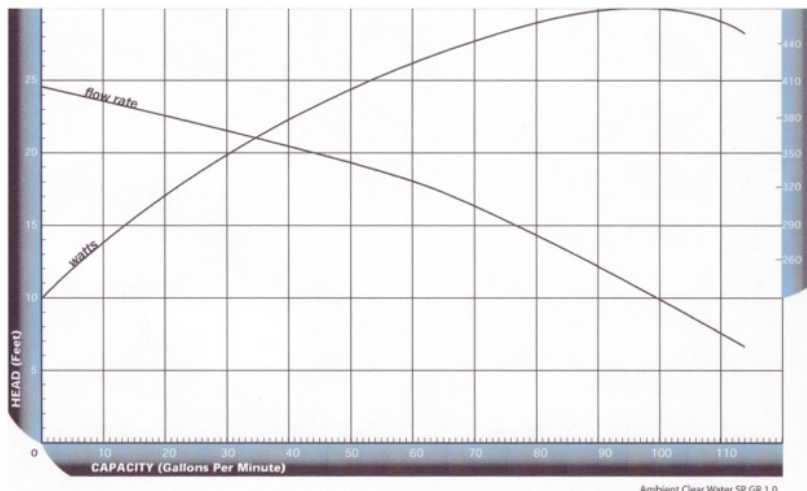

**WunderFlo 1/8 HP 1725 RPM Pump FlowChart**

**WunderFlo 1/3 HP 1725 RPM Pump FlowChart**