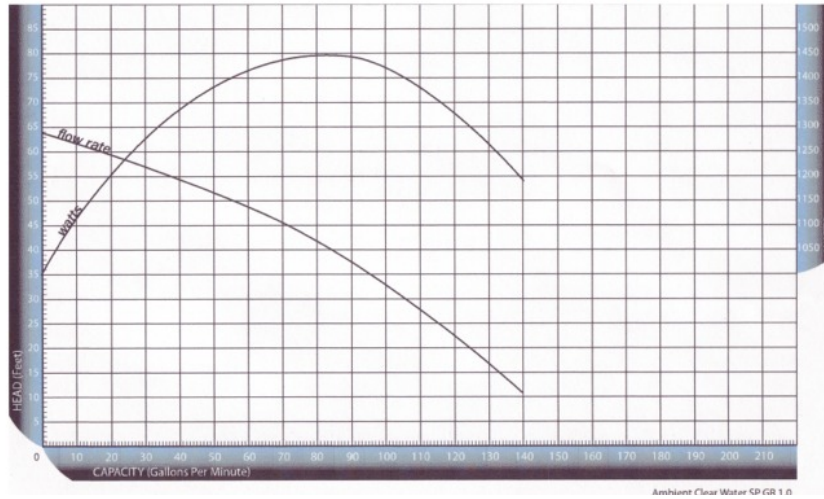

WunderFlo 1 HP 3450 RPM Pump FlowChart